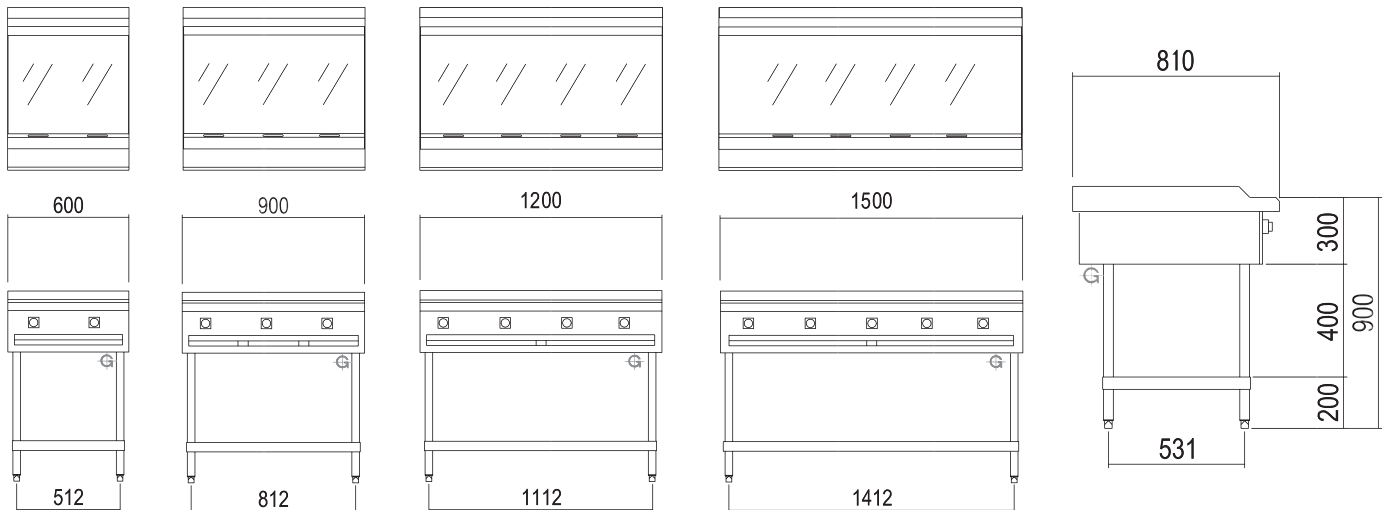

## Features:

- GasMark Certified.
- Piezo & ignition.
- Free standing design.
- Insulated side panels.
- Height adjustable feet.
- Precision brass valving.
- Removable grease tray.
- Flame failure safety device.
- Each burner rated at 20<sup>MJ/hr</sup>
- Griddle plate thickness: 20mm.
- Flame failure standard on all models.

## Specification

Model	Natural Gas	LP Gas	Dimensions (W x D x H)
LKKTG6	40 <sup>MJ/hr</sup>	40 <sup>MJ/hr</sup>	600mm x 800mm x 900mm (working height)
LKKTG9	60 <sup>MJ/hr</sup>	60 <sup>MJ/hr</sup>	900mm x 800mm x 900mm (working height)
LKKTG12	80 <sup>MJ/hr</sup>	80 <sup>MJ/hr</sup>	1200mm x 800mm x 900mm (working height)
LKKTG15	100 <sup>MJ/hr</sup>	100 <sup>MJ/hr</sup>	1500mm x 800mm x 900mm (working height)

Height including splashback is 1130mm

**Inlet:** Gas: 3/4" BSP

• Specifications and design are subject to change without notice • Pictures are for illustrative purposes only • 2015 July

**New Zealand** Phone: (+64) 09 837 2960 Fax: (+64) 09 836 9168  
(Head Office) 18 Paramount Drive, Henderson, Auckland  
www.lkk.co.nz sales@lkk.co.nz